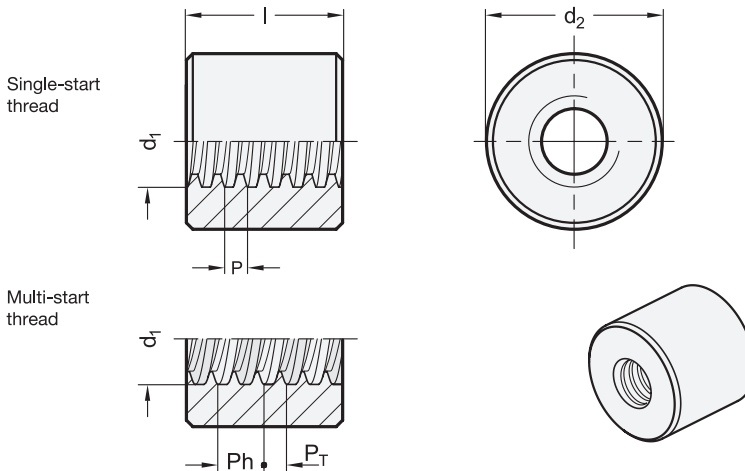

TECHNICAL INFORMATION

- Trapezoidal Lead Screws (see page)
- Plastic Characteristics (see page A2)
- Stainless Steel Characteristics (see page A26)